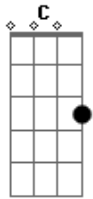

Anne Murray - White Christmas

Tom: C

Intro: C G7 C G7

C Dm C G Am Dm Cdim G7
I'm dreaming of a white Christmas
F G7 C G7
Just like the ones I used to know
C C C7 C7
Where the tree-tops glisten
F Fm Fm Fdim

And children listen

C Dm C G Am Dm G7
To hear sleigh-bells in the snow
C Dm C G Am Dm Cdim G7
I'm dreaming of a white Christmas
F G7 C
With every Christmas card I write
G7 C C C7 F Fm
May your days be merry and bright
C C Am Am F G C
And may all your Christmases be white

Acordes

© ukulele-chords.com