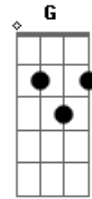

© ukulele-chords.com