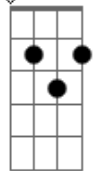

Anne Murray - When I Fall In Love

Tom: C

Intro: C C F A7 Dm Dm Fdim C Dm G7 C Cdim Dm G7

C Fdim C G C F G G7
When I fall in love, it will be completely
C Gbdim A7/13- A7 Fm G G7
Or I'll never fall in love
C Fdim
In a restless world like this is
C Gm A7
Love is ended before it's begun
Dm A7/13- A7
And too many moonlight kisses
Dm Fdim G7
Seem to cool in the warm the of the sun
C Fdim C G C F G G7
When I give my heart, it will be forever
C Gbdim A7/13- A7 Fm G G7

Or I'll never give my heart
C C F
And the moment I can feel that
A7 Dm Dm Fdim
You feel that way, too
C Am Dm G7 C Cdim Dm G7
Is when I fall in love with you.
Interlude: C Fdim C G C F G7 C Cdim A7/13- A7 Dm Fdim G7 C
Fdim C Gm A7 Dm A7- Dm Fdim G G7
C Fdim C G C F G G7
When I give my heart, it will be forever
C Gbdim A7/13- A7 Fm G G7
Or I'll never give my heart
C C F
And the moment I can feel that
A7 Dm Dm Fdim
You feel that way, too
C Am Dm G7 C Cdim Dm G7 C
Is when I fall in love with you

Acordes

G