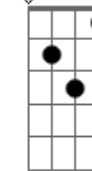

Anne Murray - When I Fall In Love

Tom: C

Intro: C C F A7 Dm Dm Fdim C Dm G7 C Cdim Dm G7

C Fdim C G C F G G7
When I fall in love, it will be completely
C Gbdim A7/13- A7 Fm G G7
Or I'll never fall in love
C Fdim
In a restless world like this is
C Gm A7
Love is ended before it's begun
Dm A7/13- A7
And too many moonlight kisses
Dm Fdim G7
Seem to cool in the warm the of the sun
C Fdim C G C F G G7
When I give my heart, it will be forever
C Gbdim A7/13- A7 Fm G G7

Or I'll never give my heart
C C F
And the moment I can feel that
A7 Dm Dm Fdim
You feel that way, too
C Am Dm G7 C Cdim Dm G7
Is when I fall in love with you.
Interlude: C Fdim C G C F G7 C Cdim A7/13- A7 Dm Fdim G7 C
Fdim C Gm A7 Dm A7- Dm Fdim G G7
C Fdim C G C F G G7
When I give my heart, it will be forever
C Gbdim A7/13- A7 Fm G G7
Or I'll never give my heart
C C F
And the moment I can feel that
A7 Dm Dm Fdim
You feel that way, too
C Am Dm G7 C Cdim Dm G7 C
Is when I fall in love with you

Acordes

© ukulele-chords.com

© ukulele-chords.com

© ukulele-chords.com

© ukulele-chords.com

© ukulele-chords.com

© ukulele-chords.com

© ukulele-chords.com

Gm

© ukulele-chords.com

© ukulele-chords.com

© ukulele-chords.com