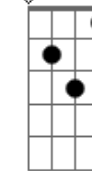

© ukulele-chords.com

Gm