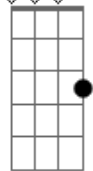

Anne Murray - When I Fall In Love

Tom: C

Intro: C C F A7 Dm Dm Fdim C Dm G7 C Cdim Dm G7

C Fdim C G C F G G7
When I fall in love, it will be completely
C Gbdim A7/13- A7 Fm G G7
Or I'll never fall in love
C Fdim
In a restless world like this is
C Gm A7
Love is ended before it's begun
Dm A7/13- A7
And too many moonlight kisses
Dm Fdim G7
Seem to cool in the warm the of the sun
C Fdim C G C F G G7
When I give my heart, it will be forever
C Gbdim A7/13- A7 Fm G G7

Or I'll never give my heart
C C F
And the moment I can feel that
A7 Dm Dm Fdim
You feel that way, too
C Am Dm G7 C Cdim Dm G7
Is when I fall in love with you.
Interlude: C Fdim C G C F G7 C Cdim A7/13- A7 Dm Fdim G7 C
Fdim C Gm A7 Dm A7- Dm Fdim G G7
C Fdim C G C F G G7
When I give my heart, it will be forever
C Gbdim A7/13- A7 Fm G G7
Or I'll never give my heart
C C F
And the moment I can feel that
A7 Dm Dm Fdim
You feel that way, too
C Am Dm G7 C Cdim Dm G7 C
Is when I fall in love with you

Acordes

© ukulele-chords.com

C

© ukulele-chords.com

© ukulele-chords.com

© ukulele-chords.com

© ukulele-chords.com

© ukulele-chords.com

© ukulele-chords.com

© ukulele-chords.com

© ukulele-chords.com

© ukulele-chords.com