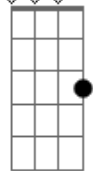

© ukulele-chords.com

C