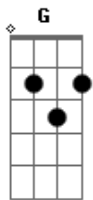

Anne Murray - When I Fall In Love

Tom: C

Intro: C C F A7 Dm Dm7 Fdim C Dm7 G7 C Cdim Dm7 G7

C Fdim C G C F G G7
When I fall in love, it will be completely
C Gbdim A7/13- A7 Fm G G7
Or I'll never fall in love
C Fdim
In a restless world like this is
C Gm A7
Love is ended before it's begun
Dm7 A7/13- A7
And too many moonlight kisses
Dm Fdim G7
Seem to cool in the warm the of the sun
C Fdim C G C F G G7
When I give my heart, it will be forever
C Gbdim A7/13- A7 Fm G G7

Or I'll never give my heart
C C F
And the moment I can feel that
A7 Dm Dm7 Fdim
You feel that way, too
C Am Dm7 G7 C Cdim Dm7 G7
Is when I fall in love with you.
Interlude: C Fdim C G C F G7 C Cdim A7/13- A7 Dm7 Fdim G7 C
Fdim C Gm A7 Dm7 A7- Dm7 Fdim G G7
C Fdim C G C F G G7
When I give my heart, it will be forever
C Gbdim A7/13- A7 Fm G G7
Or I'll never give my heart
C C F
And the moment I can feel that
A7 Dm Dm7 Fdim
You feel that way, too
C Am Dm7 G7 C Cdim Dm7 G7 C
Is when I fall in love with you

Acordes

© ukulele-chords.com