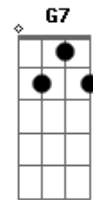

© ukulele-chords.com