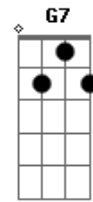

© ukulele-chords.com