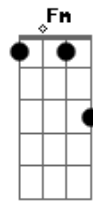

© ukulele-chords.com