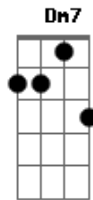

© ukulele-chords.com