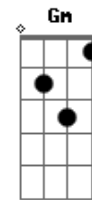

© ukulele-chords.com