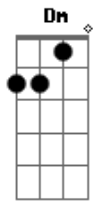

© ukulele-chords.com