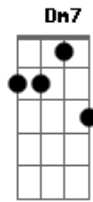

© ukulele-chords.com