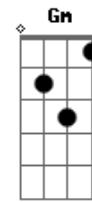

© ukulele-chords.com