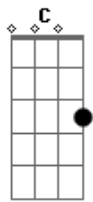

© ukulele-chords.com