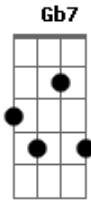

© ukulele-chords.com