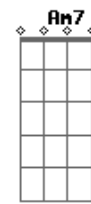

© ukulele-chords.com