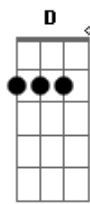

© ukulele-chords.com