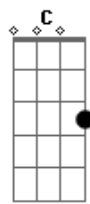

© ukulele-chords.com