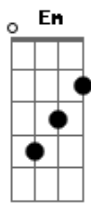

© ukulele-chords.com