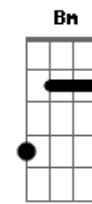

© ukulele-chords.com