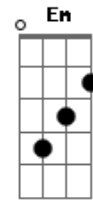

© ukulele-chords.com