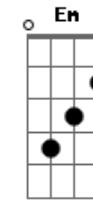

© ukulele-chords.com