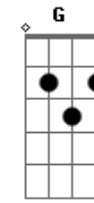

© ukulele-chords.com