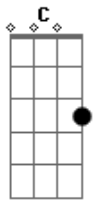

Anne Murray - True Love

Tom: C

Intro: Gm C7 F A7 D G Em D A7

D G Em D
I give to you and you give to me
Em A7 G D
True love, true love
A7 D G Em D
So on and on it will always be
Em A7 Gdim D
True love, true love
D7 Gm C7 F Dm
For you and I have a guardian angel
Gm C7 F

On high, with nothing to do
A7 D G Em D
But to give to you and to give to me
A7 Gdim D
Love forever true
D7 Gm C7 F Dm
For you and I have a guardian angel
Gm C7 F
On high, with nothing to do
A7 D G Em D
But to give to you and to give to me
A7 Gdim D
Love forever true
A7 Gdim D
Love forever true

Acordes

© ukulele-chords.com