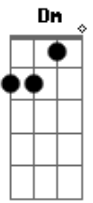

© ukulele-chords.com