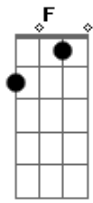

© ukulele-chords.com