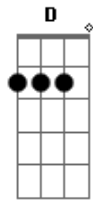

© ukulele-chords.com