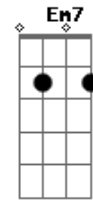

© ukulele-chords.com