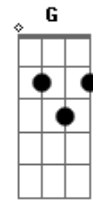

© ukulele-chords.com