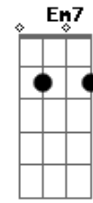

© ukulele-chords.com