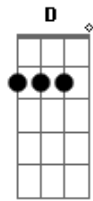

© ukulele-chords.com