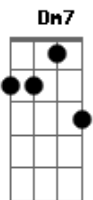

© ukulele-chords.com