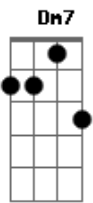

© ukulele-chords.com