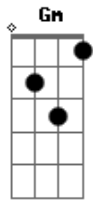

© ukulele-chords.com