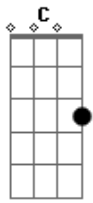

Anne Murray - True Love

Tom: C

Intro: Gm C7 F A7 D G Em7 D A7

D G Em7 D
I give to you and you give to me
Em7 A7 G D
True love, true love
A7 D G Em7 D
So on and on it will always be
Em7 A7 Gdim D
True love, true love
D7 Gm C7 F Dm7
For you and I have a guardian angel
Gm C7 F

On high, with nothing to do
A7 D G Em7 D
But to give to you and to give to me
A7 Gdim D
Love forever true
D7 Gm C7 F Dm7
For you and I have a guardian angel
Gm C7 F
On high, with nothing to do
A7 D G Em7 D
But to give to you and to give to me
A7 Gdim D
Love forever true
A7 Gdim D
Love forever true

Acordes

© ukulele-chords.com