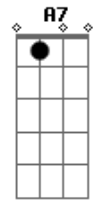

© ukulele-chords.com