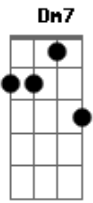

© ukulele-chords.com