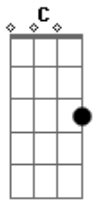

Anne Murray - True Love

Tom: C

Intro: Gm C7 F A7 D G Em7 D A7

D G Em7 D
I give to you and you give to me
Em7 A7 G D
True love, true love
A7 D G Em7 D
So on and on it will always be
Em7 A7 Gdim D
True love, true love
D7 Gm C7 F Dm7
For you and I have a guardian angel
Gm C7 F

On high, with nothing to do
A7 D G Em7 D
But to give to you and to give to me
A7 Gdim D
Love forever true
D7 Gm C7 F Dm7
For you and I have a guardian angel
Gm C7 F
On high, with nothing to do
A7 D G Em7 D
But to give to you and to give to me
A7 Gdim D
Love forever true
A7 Gdim D
Love forever true

Acordes

© ukulele-chords.com