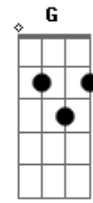

© ukulele-chords.com