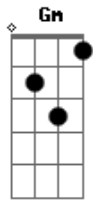

© ukulele-chords.com