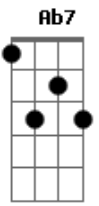

© ukulele-chords.com