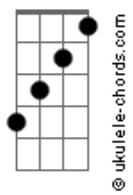

Anne Murray - The Tennesse Waltz

Tom: B

Intro: B Gb7

I was waltzing with my darling

To the Tennesse Waltz

When an old friend I happened to see

I introduce him to my darling

And while they were dancing

My friend stole my sweetheart from me
I remember the night and the Tennesse Waltz
Now I know just how much I have lost
Yes I lost my little darling
The night they were playing
The beautiful Tennesse Waltz
The beautiful Tennesse Waltz

Acordes

B7M