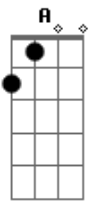

© ukulele-chords.com