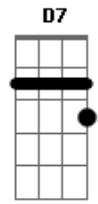

© ukulele-chords.com