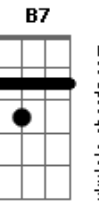

© ukulele-chords.com