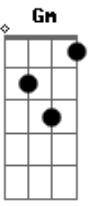

© ukulele-chords.com