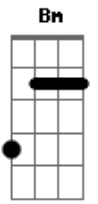

© ukulele-chords.com