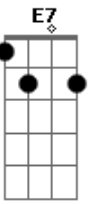

© ukulele-chords.com