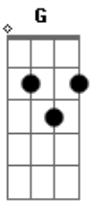

© ukulele-chords.com