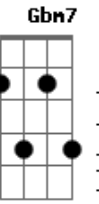

© ukulele-chords.com