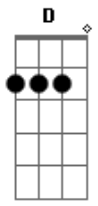

Anne Murray - Secret Love

Tom: D

D Em7 D Em7 Edim D D Em7 A
Once I had a secret love
D Edim D Cdim Em7 A7 Em7 A
That lived within the heart of me
Em7 A A7 Em7 A7 Em7 G A7
All too soon my secret love
Em7 A7 Em7 A Em7 Edim D D Em7 A7
Became impatient to be free
D Em7 D Em7 Edim D D Em7 A
So I told a friendly star
D Edim D Cdim Em7 A7 Em7

The way that dreamers often do
Em7 A A7 Em7 A7 Em7 A
Just how wonderful you are
Em7 A7 Em7 A Em7 Edim D D7M D7 D7
And why I'm so in love with you
Bridge:
Bm Bm7 E7 Bm7 A A7M A7 A
Now I shout it from the highest hill
D D7 G7M G Gm7 Gm
Even told the golden daffodills
D D Gbm7 B7-
At last, my heart's an open door
B7 Em7 A A Edim D G7M Em7 Edim D
And my secret love's no secret anymore

Acordes

© ukulele-chords.com