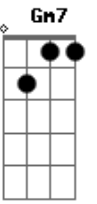

© ukulele-chords.com