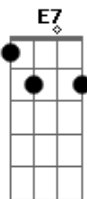

© ukulele-chords.com