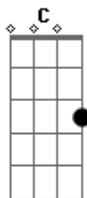

Anne Murray - My Buddy

Tom: C

Intro: C C Am A7 A Am7 D7-

G Am7 G C C Am7 G
Life is a book that we study
Em7 Am Am7 Am Em7
Some of its leaves bring a sigh
C C Am A A Am7
There it was written, my Buddy
A Em7 Gdim A7 D7 D7/13-
That we must part you and I
G Fdim Am7 D
Nights are long since you went away
G Edim Am7 D7
I think about you all thru the day
G E7 C A7 D7
My Buddy, my Buddy, no Buddy quite so true.
G Fdim Am7 D
Miss your voice, the touch of your hand
G Edim Am7 D7
Just long to know that you understand
G E7 C D

My Buddy, my Buddy, Your Buddy misses you
Bridge
G Am7 G C C Am7 G
Bud - dies thru all of the gay days
Em7 Am Am7 Am Em7
Buddies when something went wrong
C C Am7 A A Am7
I wait alone thru the gray days
A7 Em7 Gdim A7 D7 D7/13-
Missing your smile and your song
G Fdim Am7 D
Nights are long since you went away
G Edim Am7 D7
I think about you all thru the day
G E7 C A7 D7
My Buddy, my Buddy, no Buddy quite so true
G Fdim Am7 D
Miss your voice, the touch of your hand
G Edim Am7 D7
Just long to know that you understand
G E7 C D
G My Buddy, my Buddy, Your Buddy misses you

Acordes