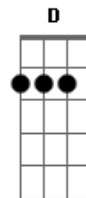

© ukulele-chords.com

© ukulele-chords.com