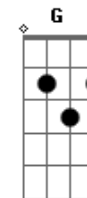

© ukulele-chords.com