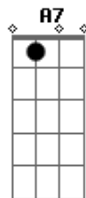

© ukulele-chords.com