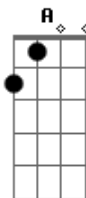

© ukulele-chords.com