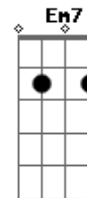

© ukulele-chords.com