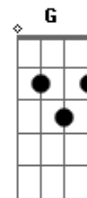

© ukulele-chords.com