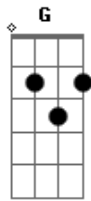

© ukulele-chords.com