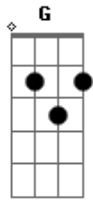

© ukulele-chords.com