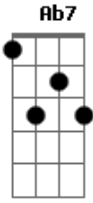

© ukulele-chords.com