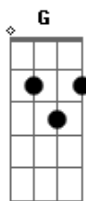

Anne Murray - I Just Fall In Love Again

Tom: G

G G B7 Em B7/13-
Dreamin', I must be dreamin'
C C Am D G Am D7
Or am I really lying here with you
G G B7 Em B7/13-
Baby, you take me in your arms
C C A7 A7 D Am D7
And though I'm wide awake, I know my dream is comin' true
Bm Em C C D7
And oh I just fall in love again
Cdim G G Em A7 D
Just one touch and then it happens every time
D7 Bm Em C C D7 B7 Em B7/13-
There I go I just fall in love again and when I do
G Em Am D G

I can't help myself, I fall in love with you
G G B7 Em B7/13-
Magic, it must be magic
C C Am D G Am D7
The way I hold you when the night just seems to fly
G G B7 Em B7/13-
Easy for you to take me to a star
C C A7 A7 D Am D7
Heaven is that moment when I look into your eyes
Bm Em C C D7
And oh I just fall in love again
Cdim G G Em A7 D
Just one touch and then it happens every time
D7 Bm Em C C D7 B7 Em B7/13-
There I go I just fall in love again and when I do
C C Cdim D D7 G
Can't help myself, I fall in love with you

Acordes

© ukulele-chords.com

© ukulele-chords.com

© ukulele-chords.com

© ukulele-chords.com

© ukulele-chords.com

© ukulele-chords.com

© ukulele-chords.com

© ukulele-chords.com

© ukulele-chords.com