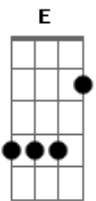

© ukulele-chords.com