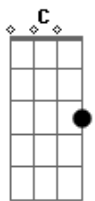

© ukulele-chords.com