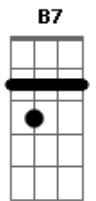

© ukulele-chords.com