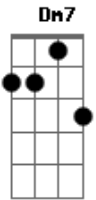

© ukulele-chords.com