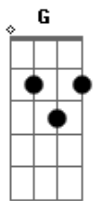

© ukulele-chords.com