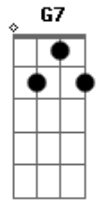

© ukulele-chords.com