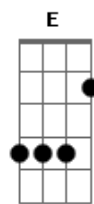

© ukulele-chords.com

© ukulele-chords.com