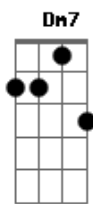

© ukulele-chords.com