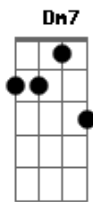

© ukulele-chords.com