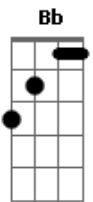

© ukulele-chords.com