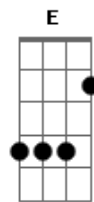

© ukulele-chords.com

© ukulele-chords.com