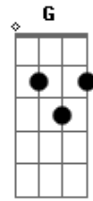

© ukulele-chords.com