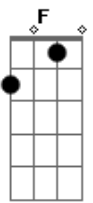

Anne Murray - As Time Goes By

Tom: C

Intro: C Em F G7/13-

You must remember this, a kiss is still a kiss
A sigh is just a sigh,
As time goes by
And when two lovers woo, they still say, I love you
On that you can rely
No matter what the future brings
As time goes by
Moonlight and love songs are never out of date
Hearts full of passion jealousy and hate
Woman needs man, and man must have his mate

That no one can deny.
It's still the same old story, a fight for love and glory
A case of do or die
The world will always welcome lovers
As time goes by
Moonlight and love songs are never out of date
Hearts full of passion jealousy and hate
Woman needs man, and man must have his mate
That no one can deny
It's still the same old story, a fight for love and glory
A case of do or die. the world will always welcome
lovers
As time goes by

Acordes

© ukulele-chords.com