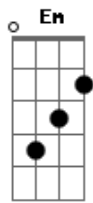

© ukulele-chords.com