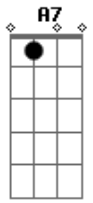

© ukulele-chords.com