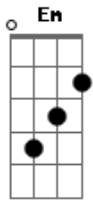

© ukulele-chords.com