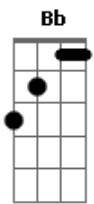

© ukulele-chords.com