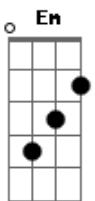

© ukulele-chords.com