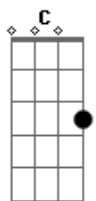

© ukulele-chords.com