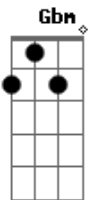

© ukulele-chords.com