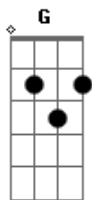

© ukulele-chords.com