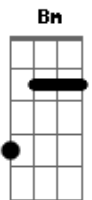

© ukulele-chords.com