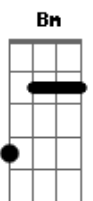

© ukulele-chords.com