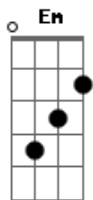

© ukulele-chords.com