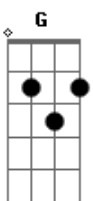

© ukulele-chords.com