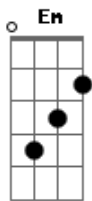

Mumford & Sons - Snake Eyes

Tom: C
Intro: Am Am Am Am C C G Em F F

[verse 1]
You hold it in your hands, let it flow,
this cruelty, of youth as you fall again alone
and the compromise of truth

[chorus]
It?s in the eyes, I can tell you will always be danger
We had it tonight, why do you leave it open?
Am Am Am Am C C G Em F F

[verse 3]
How does the earth around your feet, just slip away?
And abandon will greet you in the night, with snake eyes,
the most precious time

[chorus]
It?s in the eyes, I can tell you will always be danger
We had it tonight, why do you always seek absolution?
It?s in the eyes, I can tell you will always be danger

[solo - outro]
F F Am Am G Em F F
Am G - Em F F Am Am G - Em F

Acordes

© ukulele-chords.com

© ukulele-chords.com

© ukulele-chords.com

© ukulele-chords.com

© ukulele-chords.com