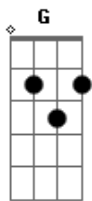

Mumford & Sons - Snake Eyes

Tom: C
Intro: Am Am Am Am C C G Em F F

[verse 1]
You hold it in your hands, let it flow,
this cruelty, of youth as you fall again alone
and the compromise of truth

[chorus]
It?s in the eyes, I can tell you will always be danger
We had it tonight, why do you leave it open?
Am Am Am Am C C G Em F F

[verse 2]
and the stakes, remain too high, from the silent mind
and the shake, the lonely inch, that course down my spine
to leave the love divine
don?t leave the love divine

it?s a water tight excuse

[chorus]
It?s in the eyes, I can tell you will always be danger
We had it tonight, why do you always seek absolution?
It?s in the eyes, I can tell you will always be danger

[verse 3]
How does the earth around your feet, just slip away?
And abandon will greet you in the night, with snake eyes,
the most precious time

[chorus]
It?s in the eyes, I can tell you will always be danger
We had it tonight, why do you always seek absolution?
It?s in the eyes, I can tell you will always be danger

[solo - outro]
F F Am Am G Em F F
Am G - Em F F Am Am G - Em F

Acordes

© ukulele-chords.com

© ukulele-chords.com

© ukulele-chords.com

© ukulele-chords.com

© ukulele-chords.com