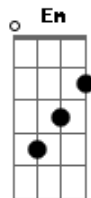

© ukulele-chords.com