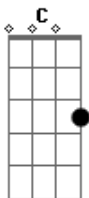

Mudvayne - I Can't Wait

Tom: **A**

(com acordes na forma de)

Afinação: **D G C F A D** Afinação:

Drop **C**

Intro: (x3)

```
-----|-----|
-----|-----|
-----|-----|
----Bass-Only----|151412121415151412121415151412151412-|
-----|-----|
-----|-----|
```

```
-----|-----|
-----|-----|
-----|-----|
-----4-4-6p5-----|
-0-0-0-0-0-0-----|
```

VERSO 1:

(x7)

```
-----|-----|
-----|-----|
-----|-----|
-6-5-5-6-5-5-6p5-6-5-5-6-----5h6p5-----|
-----|-----|
```

REFRÃO:

```
-----|-----|
-----|-----|
-----|-----|
-----|-----|
```

```
|-5h6p5-4~-5h6p5---5h6p5-4~-0-1-2-3-0-6-5-4-0-1-2-4~-|
|-----0-1-2-3-0-6-5-4-0-1-2-----|
|-----|
|-----|
|-----|
|-5h6p5---5h6p5-4~-|
|-----|
```

VERSO 2 (TOCAR VERSO 1)

REFRÃO

INTERLÚDIO:

(x3)

```
-----|-----|
-----|-----|
-----|-----|
-----|-----|
|-000000-00000-00000-0000000-00000-0000-----|
|-0000000-00000-00000-0000000-00000-0000-5/12/0-|
```

BRIDGE (TOCAR INTRO)

REFRÃO x1

Legenda:

- .=palm mute
- h=hammer-on
- p=pull-off
- ~=hold note
- (x1)=repeat once, (x2)=repeat twice (play 3 times), etc.
- /=slide

Acordes

© ukulele-chords.com

© ukulele-chords.com

© ukulele-chords.com

© ukulele-chords.com

© ukulele-chords.com

© ukulele-chords.com