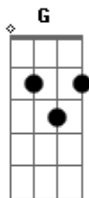

Mudvayne - I Can't Wait

Tom: **A**

(com acordes na forma de)

Afinação: **D G C F A D** Afinação:

Drop **C**

Intro: (x3)

```

-----|-----|
-----|-----|
-----|-----|
----Bass-Only----|151412121415151412121415151412151412-|
-----|-----|
-----|-----|
    
```

VERSO 2 (TOCAR VERSO 1)

REFRÃO

INTERLÚDIO:

(x3)

```

-----|-----|
-----|-----|
-----|-----|
-----|-----|
|-000000-00000-00000-0000000-00000-0000-----|
|-0000000-00000-00000-0000000-00000-0000-5/12/0-|
    
```

BRIDGE (TOCAR INTRO)

REFRÃO x1

Legenda:

- .=palm mute
- h=hammer-on
- p=pull-off
- ~=hold note
- (x1)=repeat once, (x2)=repeat twice (play 3 times), etc.
- /=slide

Acordes

© ukulele-chords.com

© ukulele-chords.com