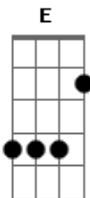

© ukulele-chords.com