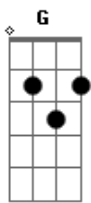

© ukulele-chords.com