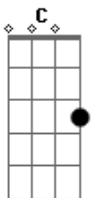

Mt. Joy - Silver Lining

tom:

Intro: **Dm** **F** **C**
Dm **F** **C**

[Primeira Parte]

Dm
Up on the mountain
F **C**
Caught on the rail line
Dm
Up on the mountain
F **C**
Caught on the rail line

Dm **F**
My brother, let the heart just beat
C
Drink your wine, smoke your weed
Dm **F** **C**
My brother, let the heart still beat
Dm **Am7**
And wear your silver lining
C **G**
Wear it close to your skin

[Refrão]

Dm
But if it's the drugs, the women
The wine, the weed
Am7 **C**
The love that took everything I own
G
Just take it all, oh oh
Dm
And tell the ones you love you love them
Am7 **C**
Teach only what you know, and oh
G
You better know it well

[Segunda Parte]

Dm **F**
We drove from coast to coast
C
Down in New Orleans
Where the levees broke 'cause
Dm
You were tripping

Acordes

© ukulele-chords.com