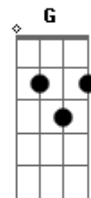

Mt. Joy - Silver Lining

tom:

Intro: **Dm** **F** **C**
Dm **F** **C**

[Primeira Parte]

Dm
 Up on the mountain
F **C**
 Caught on the rail line
Dm
 Up on the mountain
F **C**
 Caught on the rail line

Dm **F**
 My brother, let the heart just beat
C
 Drink your wine, smoke your weed
Dm **F** **C**
 My brother, let the heart still beat
Dm **Am7**
 And wear your silver lining
C **G**
 Wear it close to your skin

[Segunda Parte]

Dm **F**
 We drove from coast to coast
C
 Down in New Orleans
 Where the levees broke 'cause
Dm
 You were tripping

Acordes

© ukulele-chords.com

© ukulele-chords.com

© ukulele-chords.com

© ukulele-chords.com

© ukulele-chords.com

© ukulele-chords.com

F
 I was driving
C
 You were running
 I was hiding
Dm **F**
 And you know I know how that feels
C
 Don't get cheated kid
 Just swing from your heels
Dm **F**
 And if you get carried away
C
 Let the music play you through the pain
Dm **Am7**
 And wear that silver lining
C **G**
 Wear it close to your skin