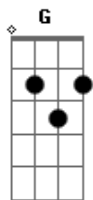

Mr. Big - Little Mistake

Tom: G

(intro) Am D D

Am D D
Just a little mistake, oh no
Am D D
Now I gotta pay, oh no
C G F E
'Cause the rumors have been going 'round
Am D D
From a little mistake

C G
I can't look them in the eyes no more
F E

(Am F Gbm F)
From a little mistake

(Am F Gbm F)
From a little mistake

(solo) Am F Gbm F

(parte 1)

(parte 2)

Acordes

© ukulele-chords.com

© ukulele-chords.com