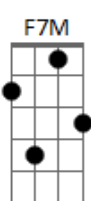

Mr. Big - Little Mistake

Tom: G

(intro) Am D D

Am D D
Just a little mistake, oh no
Am D D
Now I gotta pay, oh no
C G F E
'Cause the rumors have been going 'round
Am D D
From a little mistake

C G
I can't look them in the eyes no more
F E

And I'm haunted by the memory

Am
Thinking "what for?"

D F E
I don't know, I don't know

Am D D
I did my best friend wrong

Am D D
It didn't last too long

C G F E (parte 1)
'Cause the woman who was coming 'round

(Am F7M Gbm F7M)
From a little mistake

(Am F7M Gbm F7M)
From a little mistake

(solo) Am F7M Gbm F7M

(parte 1)

(parte 2)

Acordes

© ukulele-chords.com

© ukulele-chords.com