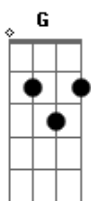

Mr. Big - Little Mistake

Tom: G

(intro) Am D D

Am D D
Just a little mistake, oh no
Am D D
Now I gotta pay, oh no
C G F E
'Cause the rumors have been going 'round
Am D D
From a little mistake

C G
I can't look them in the eyes no more
F E

(Am F7M Gbm F7M)
From a little mistake

(Am F7M Gbm F7M)
From a little mistake

(solo) Am F7M Gbm F7M

(parte 1)

(parte 2)

Acordes

© ukulele-chords.com

© ukulele-chords.com