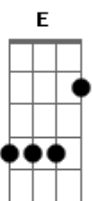

© ukulele-chords.com