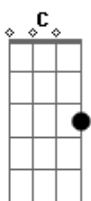

© ukulele-chords.com