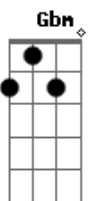

© ukulele-chords.com