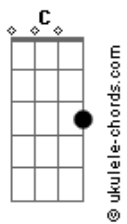

Mötley Crüe - Rodeo

tom:

Bb (forma dos acordes no tom de C)

Afinação: D G C F A D

Intro: C Am F G

C
Laughing like gypsies, show to show

Am
Livin? my life like a rolling stone

F G
This is how my story unfolds

C
Traveling man, never at home

Am
Can?t find love so I sleep alone

F G
This whiskey river has along way to flow

Am G C Am
All that I know is life on this road

F G
Long way from home

A
In this Rodeo

F
Rodeo

A F
Rodeo

A
Rodeo

F
Rodeo

G
Not my home

(C Am F G)

C
Another day, another night on stage

Am
Lights go down, time to turn the page

F G
Was this all I ever wanted to be

Acordes

Six hundred miles, the highway calls

Am
Another long day, now the hours get small

F G
Riding out this rock n roll rodeo

Am G C Am
All that I know is life on this road

F G
Long way from home

A
In this Rodeo

F
Rodeo

A F
Rodeo

A
Rodeo

F
Rodeo

F
Rodeo

G
Not my home

[Solo] C Am F G
C Am F G
C Am F G

Am G C Am
All that I know is life on this road

F G
Long way from home

A
In this Rodeo

F
Rodeo

A F
Rodeo

A
Rodeo

F
Rodeo

G
Not my home

[Final] C Am F C