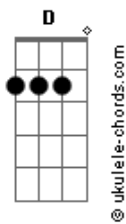

Mötley Crüe - Rodeo

tom:

Bb (forma dos acordes no tom de C)

Afinação: D G C F A D

Intro: C Am F G

C
Laughing like gypsies, show to show

Am
Livin? my life like a rolling stone

F G
This is how my story unfolds

C
Traveling man, never at home

Am
Can?t find love so I sleep alone

F G
This whiskey river has along way to flow

Am G C Am
All that I know is life on this road

F G
Long way from home

A
In this Rodeo

F
Rodeo

A F
Rodeo

A
Rodeo

F
Rodeo

G
Not my home

(C Am F G)

C
Another day, another night on stage

Am
Lights go down, time to turn the page

F G
Was this all I ever wanted to be

Acordes

Six hundred miles, the highway calls

Am
Another long day, now the hours get small

F G
Riding out this rock n roll rodeo

Am G C Am
All that I know is life on this road

F G
Long way from home

A
In this Rodeo

F
Rodeo

A F
Rodeo

A
Rodeo

F
Rodeo

F
Rodeo

G
Not my home

[Solo] C Am F G
C Am F G
C Am F G

Am G C Am
All that I know is life on this road

F G
Long way from home

A
In this Rodeo

F
Rodeo

A F
Rodeo

A
Rodeo

F
Rodeo

G
Not my home

[Final] C Am F C