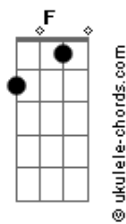

Mötley Crüe - Rodeo

tom:

Bb (forma dos acordes no tom de C)

Afinação: D G C F A D

Intro: C Am F G

C
Laughing like gypsies, show to show

Am
Livin? my life like a rolling stone

F G
This is how my story unfolds

C
Traveling man, never at home

Am
Can?t find love so I sleep alone

F G
This whiskey river has along way to flow

Am G C Am
All that I know is life on this road

F G
Long way from home

A
In this Rodeo

F
Rodeo

A F
Rodeo

A
Rodeo

F
Rodeo

G
Not my home

(C Am F G)

C
Another day, another night on stage

Am
Lights go down, time to turn the page

F G
Was this all I ever wanted to be

Acordes

Six hundred miles, the highway calls

Am
Another long day, now the hours get small

F G
Riding out this rock n roll rodeo

Am G C Am
All that I know is life on this road

F G
Long way from home

A
In this Rodeo

F
Rodeo

A F
Rodeo

A
Rodeo

F
Rodeo

F
Rodeo

G
Not my home

[Solo] C Am F G
C Am F G
C Am F G

Am G C Am
All that I know is life on this road

F G
Long way from home

A
In this Rodeo

F
Rodeo

A F
Rodeo

A
Rodeo

F
Rodeo

G
Not my home

[Final] C Am F C