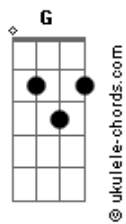

Mötley Crüe - Rodeo

tom:

Bb (forma dos acordes no tom de C)

Afinação: D G C F A D

Intro: C Am F G

C
Laughing like gypsies, show to show

Am
Livin? my life like a rolling stone

F G
This is how my story unfolds

C
Traveling man, never at home

Am
Can?t find love so I sleep alone

F G
This whiskey river has along way to flow

Am G C Am
All that I know is life on this road

F G
Long way from home

A
In this Rodeo

F
Rodeo

A F
Rodeo

A
Rodeo

F
Rodeo

G
Not my home

(C Am F G)

C
Another day, another night on stage

Am
Lights go down, time to turn the page

F G
Was this all I ever wanted to be

Acordes

Six hundred miles, the highway calls

Am
Another long day, now the hours get small

F G
Riding out this rock n roll rodeo

Am G C Am
All that I know is life on this road

F G
Long way from home

A
In this Rodeo

F
Rodeo

A F
Rodeo

A
Rodeo

F
Rodeo

F
Rodeo

G
Not my home

[Solo] C Am F G
C Am F G
C Am F G

Am G C Am
All that I know is life on this road

F G
Long way from home

A
In this Rodeo

F
Rodeo

A F
Rodeo

A
Rodeo

F
Rodeo

G
Not my home

[Final] C Am F C