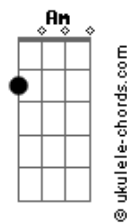

Mötley Crüe - Rodeo

tom:

Bb (forma dos acordes no tom de C)

Afinação: D G C F A D

Intro: C Am F G

C
Laughing like gypsies, show to show

Am
Livin? my life like a rolling stone

F G
This is how my story unfolds

C
Traveling man, never at home

Am
Can?t find love so I sleep alone

F G
This whiskey river has along way to flow

Am G C Am
All that I know is life on this road

F G
Long way from home

A
In this Rodeo

F
Rodeo

A F
Rodeo

A
Rodeo

F
Rodeo

G
Not my home

(C Am F G)

C
Another day, another night on stage

Am
Lights go down, time to turn the page

F G
Was this all I ever wanted to be

Acordes

Six hundred miles, the highway calls

Am
Another long day, now the hours get small

F G
Riding out this rock n roll rodeo

Am G C Am
All that I know is life on this road

F G
Long way from home

A
In this Rodeo

F
Rodeo

A F
Rodeo

A
Rodeo

F
Rodeo

F
Rodeo

G
Not my home

[Solo] C Am F G
C Am F G
C Am F G

Am G C Am
All that I know is life on this road

F G
Long way from home

A
In this Rodeo

F
Rodeo

A F
Rodeo

A
Rodeo

F
Rodeo

G
Not my home

[Final] C Am F C