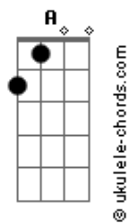

Mötley Crüe - Rodeo

tom:

Bb (forma dos acordes no tom de C)

Afinação: D G C F A D

Intro: C Am F G

C
Laughing like gypsies, show to show

Am
Livin? my life like a rolling stone

F G
This is how my story unfolds

C
Traveling man, never at home

Am
Can?t find love so I sleep alone

F G
This whiskey river has along way to flow

Am G C Am
All that I know is life on this road

F G
Long way from home

A
In this Rodeo

F
Rodeo

A F
Rodeo

A
Rodeo

F
Rodeo

G
Not my home

(C Am F G)

C
Another day, another night on stage

Am
Lights go down, time to turn the page

F G
Was this all I ever wanted to be

Acordes

Six hundred miles, the highway calls

Am
Another long day, now the hours get small

F G
Riding out this rock n roll rodeo

Am G C Am
All that I know is life on this road

F G
Long way from home

A
In this Rodeo

F
Rodeo

A F
Rodeo

A
Rodeo

F
Rodeo

F
Rodeo

G
Not my home

[Solo] C Am F G
C Am F G
C Am F G

Am G C Am
All that I know is life on this road

F G
Long way from home

A
In this Rodeo

F
Rodeo

A F
Rodeo

A
Rodeo

F
Rodeo

G
Not my home

[Final] C Am F C