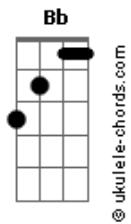

Mötley Crüe - Rodeo

tom:

Bb (forma dos acordes no tom de C)

Afinação: D G C F A D

Intro: C Am F G

C
Laughing like gypsies, show to show

Am
Livin? my life like a rolling stone

F G
This is how my story unfolds

C
Traveling man, never at home

Am
Can?t find love so I sleep alone

F G
This whiskey river has along way to flow

Am G C Am
All that I know is life on this road

F G
Long way from home

A
In this Rodeo

F
Rodeo

A F
Rodeo

A
Rodeo

F
Rodeo

G
Not my home

(C Am F G)

C
Another day, another night on stage

Am
Lights go down, time to turn the page

F G
Was this all I ever wanted to be

Acordes

Six hundred miles, the highway calls

Am
Another long day, now the hours get small

F G
Riding out this rock n roll rodeo

Am G C Am
All that I know is life on this road

F G
Long way from home

A
In this Rodeo

F
Rodeo

A F
Rodeo

A
Rodeo

F
Rodeo

F
Rodeo

G
Not my home

[Solo] C Am F G
C Am F G
C Am F G

Am G C Am
All that I know is life on this road

F G
Long way from home

A
In this Rodeo

F
Rodeo

A F
Rodeo

A
Rodeo

F
Rodeo

G
Not my home

[Final] C Am F C