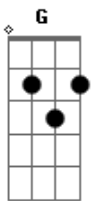

Mötley Crüe - Live wire

G

tom:

Live wire

Drop D tuning- DGCFAD

- X- palm mute
- Pm- palm mute
- Nh- natural harmonic
- B- bend
- P- pull off
- \- Slide up
- Use bar
- ~- Let ring
- \\\/- Pick scrape
- Intro: Pm PM PM

Verse Pm PM PM PM

Pre chorus Pm PM PM PM

Chorus- x8 Pm PM PM PM

Interlude Pm PM PM

Acordes

© ukulele-chords.com