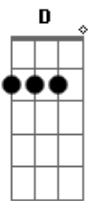

© ukulele-chords.com

Verse Pm PM PM PM

Pre chorus Pm PM PM PM

Chorus- x8 Pm PM PM PM

Chorus- x4 Pm PM PM PM
[Final] Pm PM PM

Questions email me-