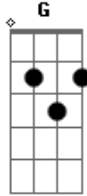

# Mötley Crüe - Home Sweet Home

**D** tom:

Home sweet home

Standard tuning for piano- EBGDAE  
 D tuning for guitar - DGCFA**D**

B- bend  
 H- hammer on  
 P- pull off

## Acordes

© ukulele-chords.com

© ukulele-chords.com

© ukulele-chords.com

/- Slide up  
 - Slide down  
 Nh- natural harmonics  
 Ah- artificial harmonics  
 /- Big semi fast dive down with bar  
 X- palm mute  
 ~- Let ring

Chords for intro- D, F#m, D7, **G**  
 Chords for verse- D, F#m, D7, **G**  
 B|-----/|