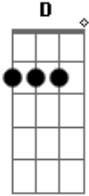

# Mötley Crüe - Home Sweet Home

**D** tom:

Home sweet home

Standard tuning for piano- EBGDAE  
 D tuning for guitar - DGCFA**D**

B- bend  
 H- hammer on  
 P- pull off

## Acordes

© ukulele-chords.com

© ukulele-chords.com

© ukulele-chords.com

/- Slide up  
 - Slide down  
 Nh- natural harmonics  
 Ah- artificial harmonics  
 /- Big semi fast dive down with bar  
 X- palm mute  
 ~- Let ring

Chords for intro- D, F#m, D7, **G**  
 Chords for verse- D, F#m, D7, **G**  
 B|-----/|