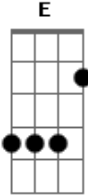

# Mötley Crüe - Home Sweet Home

**D** tom:

Home sweet home

Standard tuning for piano- EBGDAE  
 D tuning for guitar - DGCFA**D**

B- bend  
 H- hammer on  
 P- pull off

## Acordes

© ukulele-chords.com

© ukulele-chords.com

© ukulele-chords.com

/- Slide up  
 - Slide down  
 Nh- natural harmonics  
 Ah- artificial harmonics  
 /- Big semi fast dive down with bar  
 X- palm mute  
 ~- Let ring

Chords for intro- D, F#m, D7, **G**  
 Chords for verse- D, F#m, D7, **G**  
 B|-----/|