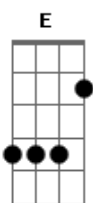

© ukulele-chords.com