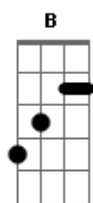

© ukulele-chords.com