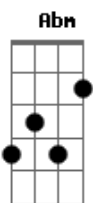

© ukulele-chords.com