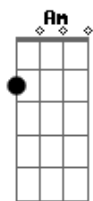

© ukulele-chords.com