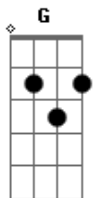

Morrissey - Spring-heeled Jim

Spring-Heeled Jim

Intro: **G** |-----|-----|
-----|

D |-----|-----|
-----|

A |12--12--12--12--12--12--12--12--|-----|
-----|

E |-----|-----|
-9---9---|

Verse

G |-----|-----|
-----|

D |-6---6---6---4 6-4 6---4-6-7--|-----|
-----|

A |-----|-----|
-2--4---|

E |-----|-----|
-----|

G |-----|-----|
-----|

D |-----|-----|
-2--4---|

A |-7---7---7---4-7---7---|-----|
-----|

E |-----|-----|
-----|

G |-----|-----|
-6-4--|

D |-6---6---6---4 6-4 6---4-6-7--|-----|
-----|

A |-----|-----|
-----|

E |-----|-----|
-----6|

E |-----|-----|
-----|

G |-----|-----|
-----|

D |-----|-----|
-4---4---4---2-4---4--
-2--4---|

A |-7---7---7---4-7---7---4-7---|-----|
-----|

E |-----|-----|
-----|

Break

G |-----|-----|
-----||

D |-----|-----|
-----||

A |-0~-----|-----|
-----||

E |-----|-----|
-----|| 2x

Order:

- [00:00] Intro 2x
- [00:12] Intro 4x (Guitars come in)
- [00:21] Intro 4x (Drums come in)
- [00:31] Verse
- [00:51] Intro 4x
- [01:10] Verse
- [01:30] Intro 4x
- [01:49] Verse 2x
- [02:27] Break
- [02:38] Intro 4x
- [02:57] Verse until end

Acordes

© ukulele-chords.com