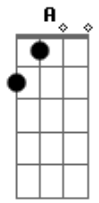

Morrissey - Southpaw

Tom: **A**

Main Line

Endings **A**, **B**, **C** and **D**

Verse

Bridge

Outro

Order:

[00:34] Main Line 4x (With Endings **A**, **B**, **B**, **C**)

[00:02] Verse

[01:31] Main Line 6x (With Endings **D**, **B**, **A**, **B**, **C**, **B**)

[02:13] Verse

[02:41] Bridge 2x (Again...and you ran...)

[02:55] Verse (Oh, you ran back to Ma...)

[03:23] Outro until end (And now, there is something that you should know...)

Acordes

© ukulele-chords.com

© ukulele-chords.com

© ukulele-chords.com

© ukulele-chords.com