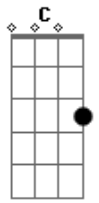

Morrissey - Southpaw

Tom: **A**

Main Line

Endings **A**, **B**, **C** and **D**

Verse

Bridge

Outro

Order:

[00:34] Main Line 4x (With Endings **A**, **B**, **B**, **C**)

[00:02] Verse

[01:31] Main Line 6x (With Endings **D**, **B**, **A**, **B**, **C**, **B**)

[02:13] Verse

[02:41] Bridge 2x (Again...and you ran...)

[02:55] Verse (Oh, you ran back to Ma...)

[03:23] Outro until end (And now, there is something that you should know...)

Acordes

© ukulele-chords.com

© ukulele-chords.com

© ukulele-chords.com

© ukulele-chords.com