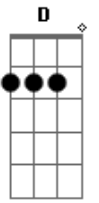

Morrissey - Southpaw

Tom: **A**

Main Line

Endings **A**, **B**, **C** and **D**

Verse

Bridge

Outro

Order:

[00:34] Main Line 4x (With Endings **A**, **B**, **B**, **C**)

[00:02] Verse

[01:31] Main Line 6x (With Endings **D**, **B**, **A**, **B**, **C**, **B**)

[02:13] Verse

[02:41] Bridge 2x (Again...and you ran...)

[02:55] Verse (Oh, you ran back to Ma...)

[03:23] Outro until end (And now, there is something that you should know...)

Acordes

© ukulele-chords.com

© ukulele-chords.com

© ukulele-chords.com

© ukulele-chords.com