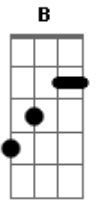

Morrissey - Southpaw

Tom: **A**

Main Line

Endings **A**, **B**, **C** and **D**

Verse

Bridge

Outro

Order:

[00:34] Main Line 4x (With Endings **A**, **B**, **B**, **C**)

[00:02] Verse

[01:31] Main Line 6x (With Endings **D**, **B**, **A**, **B**, **C**, **B**)

[02:13] Verse

[02:41] Bridge 2x (Again...and you ran...)

[02:55] Verse (Oh, you ran back to Ma...)

[03:23] Outro until end (And now, there is something that you should know...)

Acordes

© ukulele-chords.com

© ukulele-chords.com

© ukulele-chords.com

© ukulele-chords.com