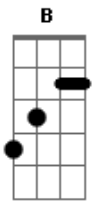

Morrissey - Margaret On The Guillotine

Tom: B

m Bm Bm7
The kind people
Bm7 Em A
Have a wonderful dream
G D
Margaret on the guillotine
Bm Bm7
Cause people like you
Bm7 Em A
Make me feel so tired
G D
When will you die?

Em7
When will you die?
D
When will you die?
Em7
When will you die?
D
When will you die?

Bm Bm7
And people like you
Bm7 Em A
Make me feel so old inside
G D
Please die
Bm Bm7
And kind people
Bm7 Em A
Do not shelter this dream
Make it real
G D
Make the dream real

Em7
Make the dream real
D
Make it real
Em7
Make the dream real
D
Make it real

Acordes

© ukulele-chords.com