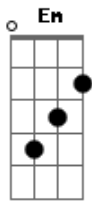

Morrissey - Margaret On The Guillotine

Tom: B

m Bm Bm7
 The kind people
 Bm7 Em A
 Have a wonderful dream
 G D
 Margaret on the guillotine
 Bm Bm7
 Cause people like you
 Bm7 Em A
 Make me feel so tired
 G D
 When will you die?

Em7
 When will you die?
 D
 When will you die?
 Em7
 When will you die?
 D
 When will you die?

Bm Bm7
 And people like you
 Bm7 Em A
 Make me feel so old inside
 G D
 Please die
 Bm Bm7
 And kind people
 Bm7 Em A
 Do not shelter this dream
 Make it real
 G D
 Make the dream real

Em7
 Make the dream real
 D
 Make it real
 Em7
 Make the dream real
 D
 Make it real

Acordes

© ukulele-chords.com

© ukulele-chords.com

© ukulele-chords.com

© ukulele-chords.com

© ukulele-chords.com

© ukulele-chords.com