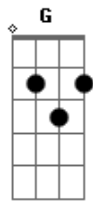

Morrissey - Margaret On The Guillotine

Tom: B

m Bm Bm7
 The kind people
 Bm7 Em A
 Have a wonderful dream
 G D
 Margaret on the guillotine
 Bm Bm7
 Cause people like you
 Bm7 Em A
 Make me feel so tired
 G D
 When will you die?

Em7
 When will you die?
 D
 When will you die?
 Em7
 When will you die?
 D
 When will you die?

Bm Bm7
 And people like you
 Bm7 Em A
 Make me feel so old inside
 G D
 Please die
 Bm Bm7
 And kind people
 Bm7 Em A
 Do not shelter this dream
 Make it real
 G D
 Make the dream real

Em7
 Make the dream real
 D
 Make it real
 Em7
 Make the dream real
 D
 Make it real

Acordes

© ukulele-chords.com

© ukulele-chords.com

© ukulele-chords.com

© ukulele-chords.com

© ukulele-chords.com

© ukulele-chords.com