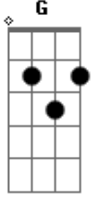

Morrissey - Lucky Lisp

Intro: A

G |-----|

D |-----|
A |-----0--2--5--|
D |-0-----0-----|

Acordes

© ukulele-chords.com

© ukulele-chords.com

© ukulele-chords.com