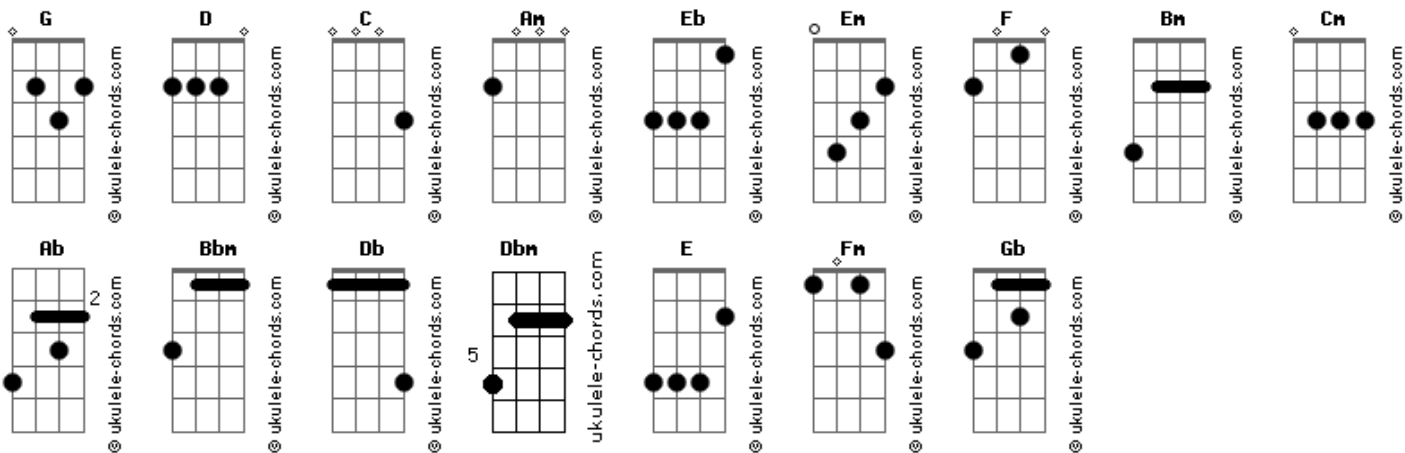

# Morrissey - Lady Willpower

tom: G

Intro: D

[Refrão]

C D G Am G  
 Lady Willpower, it's now or never

D  
 Give your love to me

Eb Em F Em D  
 And I'll shower your heart with tenderness

C  
 Endlessly

[Primeira Parte]

G Am  
 I know you want to see me, but you're afraid

G Am Bm  
 Of what I might have on my mind

C  
 One thing you can be sure of

Cm  
 I'll take good care of your love

G D Eb  
 If you will let me give you mine

[Refrão]

C D G Am G  
 Lady Willpower, it's now or never

D  
 Give your love to me

Eb Em F Em D  
 And I'll shower your heart with tenderness

C  
 Endlessly

## Acordes

( G Am Ab Bbm )

[Segunda Parte]

Ab Bbm  
 Did no one ever tell you the facts of life

Ab Bbm Cm  
 There is so much you have to learn

Db  
 And I would gladly show you

Dbm  
 If I could only know you