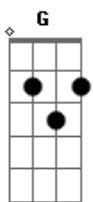

Morrissey - Everyday is Like Sunday

Tom: C

[Verse 1]:

C F
Trudging slowly over wet sand

C F
Back to the bench where your clothes were stolen

G
This is the coastal town

C F
That they forgot to close down

Am F
Armageddon - come Armageddon come Armageddon come

[Chorus]:

C G F
Every day is like Sunday

C G F
Every day is silent and grey

[Verse 2]:

C F
Hide on the promenade, etch on a postcard

C F

How I dearly wish I was not here

G
In this seaside town
C F Am F
That they forgot to bomb Come bomb, Nuclear bomb

C G F
Win yourself a cheap tray

C G F
Share some grease tea with me

C G F
Every day is silent and grey

Acordes

© ukulele-chords.com

© ukulele-chords.com

© ukulele-chords.com

© ukulele-chords.com