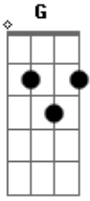

D |-----|-----|-----|-----|-----|-----|-----|-----|-----|-----|-----|

A | -2---2---2---2---2---2---2---2---2---2---2---| -0---0---0---0---0---|-----|

E |-----|-----|-----|-----|-----|-----|-----|-----|-----|-----|-----|

-2---2---|

Ending

G |-----|-----|-----|-----|-----|-----|-----|-----|-----|-----|

D |-----|-----|-----|-----|-----|-----|-----|-----|-----|-----|

A | -5---5---5---5---5---5---5---5---5---5---|-----|

E |-----|-----|-----|-----|-----|-----|-----|-----|-----|-----|

-0---0---|

G |-----|-----|-----|-----|-----|-----|-----|-----|-----|-----|

D |-----|-----|-----|-----|-----|-----|-----|-----|-----|-----|

A |-----|-----|-----|-----|-----|-----|-----|-----|-----|-----|

-0---0---|

Order:
[00:03] Intro
Block
[00:06] Chorus
[00:20] Verse **A** 2x | End
[00:37] Bridge
[00:50] Chorus
Repeat Above Block
[01:48] Verse **A,B**
[02:01] Oh No!
[02:15] Chorus 3x
[02:37] Chorus 2x (He's Just too good looking...)
[02:49] Bridge
[03:02] Chorus 2x
[03:16] Ending until end, of course

Acordes