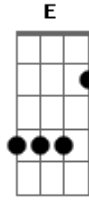

© ukulele-chords.com