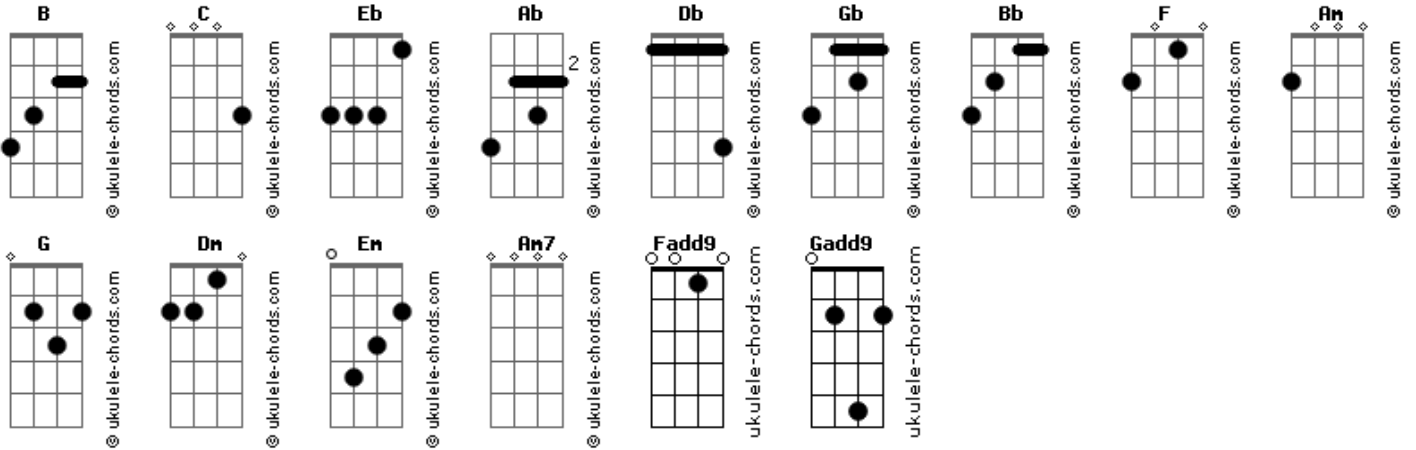

Morrissey - At Amber

tom:
 B (forma dos acordes no tom de C)
 Afinação: Eb Ab Db Gb Bb Eb

Intro: F Am F Am

[Primeira Parte]

G Fadd9
 I'm calling you from the foyer
 C Dm
 Of the Sands Hotel
 G
 Where the men and the women
 Fadd9 C Dm
 Are acquainted quite well
 G Fadd9
 And the drunkards keep on drinking
 C Dm
 And oh, my room is cold
 G
 I'm disputing the bill
 Fadd9 C Dm
 I will sleep in my clothes

[Refrão]

Em Am Am7
 And you, my invalid friend
 Em Am Am7
 You slam the receiver when you say
 Em F
 "If I had your limbs for a day
 C
 I would steam away"

[Segunda Parte]

F G Fadd9
 I'm calling you from the foyer

Acordes

C Dm
 Of this awful hotel
 G Fadd9 C Dm
 Where the slime and the grime gel
 G Fadd9
 And I cannot or, I do not
 C Dm
 And oh, my room is cold
 G Fadd9 C Dm
 And I'm envying you never having to choose