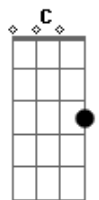

© ukulele-chords.com