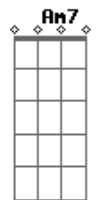

© ukulele-chords.com