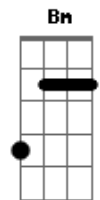

Morgan Wallen - Quittin' Time

tom:
F (forma dos acordes no tom de G)
Afinação: D G C F A D

Intro: G Am7 Bm Cadd9

[Primeira Parte]

G
Puttin' in that overtime and comin' up with nothin'
Bm Am7
Sure as hell ain't for lack of tryin'
G Am7
There?s no use wastin' time in fightin' for somethin'
Bm Am7
When you see that white flag a flyin'
Am7 D C
Can you hear that whistle blow?

[Segunda Parte]

G Am7
There's somethin' to be said for sayin' what needs sayin'
Bm Am7
A suitcase says it all to me
G Am7
Before the credits roll just know I always lov?d you
Bm Am7
So we wrote that famous final scen?
Am7 D C Am7
Where you turn and walk out on me

© ukulele-chords.com

© ukulele-chords.com

There's all-day thinkin' time
Am7
And all night drinkin' time
Bm
And time to sing or time to find if
C D
Rhyme has a reason
G
Time to pack it in and stay down
Am7
Pack it up and walk away now
Bm C D
And give it one more day or call it a season
Am7 Bm Cadd9
I can tell by the tears not in your eyes
G
It?s quittin' time
It's quittin' time