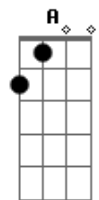

© ukulele-chords.com