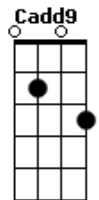

© ukulele-chords.com

There's all-day thinkin' time
Am7
And all night drinkin' time
Bm
And time to sing or time to find if
C D
Rhyme has a reason
G
Time to pack it in and stay down
Am7
Pack it up and walk away now
Bm C D
And give it one more day or call it a season
Am7 Bm Cadd9
I can tell by the tears not in your eyes
G
It?s quittin' time
It's quittin' time

[Ponte]

G
Every start has an end
Am7
Every first has a last
Bm
Every now has a then
C
Every future has a past
C
And sometimes you want it back

[Refrão]

G
There's all-day thinkin' time
Am7
And all night drinkin' time
Bm
And time to sing or time to find if
C D
Rhyme has a reason
G
Time to pack it in and stay down
Am7
Pack it up and walk away now
Bm C D
And give it one more day or call it a season
Am7 Bm Cadd9
I can tell by the tears not in your eyes
G
It?s quittin' time
Am7 Bm C D
It's quittin' time

[Final] G Am7 Bm Cadd9