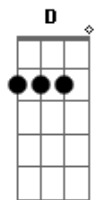

© ukulele-chords.com