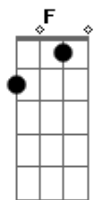

Morgan Wallen - Quittin' Time

tom:
F (forma dos acordes no tom de G)
Afinação: D G C F A D

Intro: G Am7 Bm Cadd9

[Primeira Parte]

G
Puttin' in that overtime and comin' up with nothin'
Bm Am7
Sure as hell ain't for lack of tryin'
G Am7
There?s no use wastin' time in fightin' for somethin'
Bm Am7
When you see that white flag a flyin'
Am7 D C
Can you hear that whistle blow?

[Refrão]

G
There's all-day thinkin' time
Am7
And all night drinkin' time
Bm
And time to sing or time to find if
C D
Rhyme has a reason
G
Time to pack it in and stay down
Am7
Pack it up and walk away now
Bm C D
And give it one more day or call it a season
Am7 Bm Cadd9
I can tell by the tears not in your eyes
G
It?s quittin' time

[Segunda Parte]

G Am7
There's somethin' to be said for sayin' what needs sayin'
Bm Am7
A suitcase says it all to me
G Am7
Before the credits roll just know I always lov?d you
Bm Am7
So we wrote that famous final scen?
Am7 D C Am7
Where you turn and walk out on me

[Refrão]

Acordes

© ukulele-chords.com