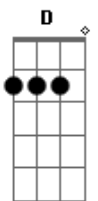

© ukulele-chords.com