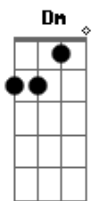

# Morgan Wallen - Born With a Beer In My Hand

tom:  
**F** (forma dos acordes no tom de **G**)  
 Afinação: **D G C F A D**

Intro: **C F**  
 [Primeira Parte]

**C**  
 Granddaddy drank heavy and daddy drank light  
**C**  
 I can turn any day to Saturday night if I want to  
**F**  
 And most the time I want to  
**C**  
 I can still paint a picture of a hemlock view  
**C**  
 My mountains had smoke, but the ones that were blue that we'd  
 buy then  
**F**  
 Were the ones I spent a little more time in

[Segunda Parte]

**C**  
 When I was puttin' 'em down, they put me through hell  
**C**  
 Put some scars on some trucks, myself as well  
**F**  
 But if I never did put that can to my mouth

## Acordes

© ukulele-chords.com

© ukulele-chords.com

© ukulele-chords.com

© ukulele-chords.com

© ukulele-chords.com

© ukulele-chords.com

**F**  
 I wouldn't have nothin' I could sing about, yeah  
 [Refrão]

**C**  
 Everybody says it's gonna be the death of me  
**F**  
 But these days I'm livin' on the side of alive  
**F**  
 Just 'cause I smile through my sobriety  
**C**  
 Don't mean it ain't chillin' in the back of my mind  
**C**  
 I ain't sayin' I swore it off for good  
**F**  
 I'm just sayin' I'm doing the best I can  
**F**  
 But what do you expect from a redneck?  
**C**  
 Hell, I was born with a beer in my hand  
**F**  
 Ah yeah, I was born with a beer in my hand