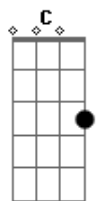

# Morgan Wallen - Born With a Beer In My Hand

tom:  
**F** (forma dos acordes no tom de **G**)  
 Afinação: **D G C F A D**

Intro: **C F**  
 [Primeira Parte]

**C**  
 Granddaddy drank heavy and daddy drank light  
**C**  
 I can turn any day to Saturday night if I want to  
**F**  
 And most the time I want to  
**C**  
 I can still paint a picture of a hemlock view  
**C**  
 My mountains had smoke, but the ones that were blue that we'd  
 buy then  
**F**  
 Were the ones I spent a little more time in

[Segunda Parte]

**C**  
 When I was puttin' 'em down, they put me through hell  
**C**  
 Put some scars on some trucks, myself as well  
**F**  
 But if I never did put that can to my mouth

## Acordes

© ukulele-chords.com

© ukulele-chords.com

© ukulele-chords.com

© ukulele-chords.com

© ukulele-chords.com

© ukulele-chords.com

**F**  
 I wouldn't have nothin' I could sing about, yeah  
 [Refrão]

**C**  
 Everybody says it's gonna be the death of me  
**F**  
 But these days I'm livin' on the side of alive  
**F**  
 Just 'cause I smile through my sobriety  
**C**  
 Don't mean it ain't chillin' in the back of my mind  
**C**  
 I ain't sayin' I swore it off for good  
**F**  
 I'm just sayin' I'm doing the best I can  
**F**  
 But what do you expect from a redneck?  
**C**  
 Hell, I was born with a beer in my hand  
**F**  
 Ah yeah, I was born with a beer in my hand