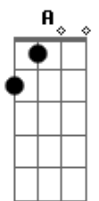

# Morgan Wallen - Born With a Beer In My Hand

tom:  
**F** (forma dos acordes no tom de **G**)  
 Afinação: **D G C F A D**

Intro: **C F**  
 [Primeira Parte]

**C**  
 Granddaddy drank heavy and daddy drank light  
**C**  
 I can turn any day to Saturday night if I want to  
**F**  
 And most the time I want to  
**C**  
 I can still paint a picture of a hemlock view  
**C**  
 My mountains had smoke, but the ones that were blue that we'd  
 buy then  
**F**  
 Were the ones I spent a little more time in

## Acordes

© ukulele-chords.com

© ukulele-chords.com

© ukulele-chords.com

© ukulele-chords.com

© ukulele-chords.com

© ukulele-chords.com

**F**  
 I wouldn't have nothin' I could sing about, yeah  
 [Refrão]