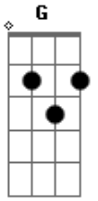

Morcheeba - Riverbed

Tom: A

(forma dos acordes no tom de G)

Capostrate na 2ª casa

Intro: G C

G
Meet me on the other side

It's a brand new start to a brand new life, and I'm open

G
Cause we both share the same degree

Em7 G C
Let's take a rest on the riverbed

G
Take your time I'm almost there

C
I brushed my teeth and combed my hair, one minute

G
There's no rush where we will go

C
The past has gone, the pace is slow, infinite

G
Now we need to realize

C
All the things I devised before now

G
So put a blindfold on my eyes

C
I need to feel your sweet surprise, you know how

Em7 G C
You lead me down to the water's edge

Em7 G C
Let's take a rest on the riverbed

Em7 G C
You lead me down to the water's edge

Em7 G C
You're all that I need, you go ahead

Acordes

© ukulele-chords.com

© ukulele-chords.com

© ukulele-chords.com

© ukulele-chords.com