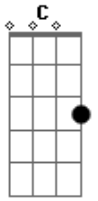

Morcheeba - Riverbed

Tom: A

(forma dos acordes no tom de G)

Capostrate na 2ª casa

Intro: G C

G
Meet me on the other side

It's a brand new start to a brand new life, and I'm open

G
Cause we both share the same degree

G
Now we need to realize

C
All the things I devised before now

G
So put a blindfold on my eyes

C
I need to feel your sweet surprise, you know how

Em7 G C
You lead me down to the water's edge

Em7 G C
Let's take a rest on the riverbed

Em7 G C
You lead me down to the water's edge

Em7 G C
You're all that I need, you go ahead

Acordes

© ukulele-chords.com

© ukulele-chords.com

© ukulele-chords.com

© ukulele-chords.com