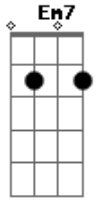

Morcheeba - Riverbed

Tom: A

(forma dos acordes no tom de G)

Capostrate na 2ª casa

Intro: G C

G
Meet me on the other side

It's a brand new start to a brand new life, and I'm open

G
Cause we both share the same degree

G
Now we need to realize

C
All the things I devised before now

G
So put a blindfold on my eyes

C
I need to feel your sweet surprise, you know how

Em7 G C
You lead me down to the water's edge

Em7 G C
Let's take a rest on the riverbed

Em7 G C
You lead me down to the water's edge

Em7 G C
You're all that I need, you go ahead

Acordes

© ukulele-chords.com

© ukulele-chords.com

© ukulele-chords.com

© ukulele-chords.com