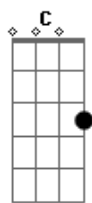

Morcheeba - Otherwise

Tom: F

Intro x 1

[Verse 1]

Am
They wanted me here
Dm
Just to show you my face
Am
But when it comes to the crunch
Dm
I just hide in disgrace
Am
You're calling me mad
Dm
But i know you're the same
Am
Cause you got to be seen to be playing the game
Am
Yes we got to be seen to be playing, the game

CHORUS

[Verse 3]

Gm
When i open my mouth
Dm
I'm so brutally honest
C
And i can't expect that kind of love from you
C
When you open your mouth
Dm
your teeth are beautifully polished
C
And i can't extract the pain you're going through
A
No i can't explain
The pain you're going through

CHORUS x 2

then Intro, and finish with a Dm (on 5th fret)

Acordes

© ukulele-chords.com

© ukulele-chords.com

© ukulele-chords.com

© ukulele-chords.com

© ukulele-chords.com