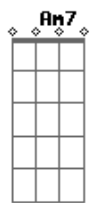

CHORUS x 2

then Intro, and finish with a Dm (on 5th fret)

Acordes

© ukulele-chords.com

© ukulele-chords.com

© ukulele-chords.com

© ukulele-chords.com

© ukulele-chords.com