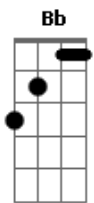

© ukulele-chords.com