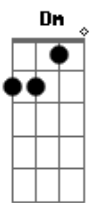

Morcheeba - Otherwise

Tom: F

Intro x 1

[Verse 1]

Am
They wanted me here
Dm
Just to show you my face
Am
But when it comes to the crunch
Dm
I just hide in disgrace
Am
You're calling me mad
Dm
But i know you're the same
Am
Cause you got to be seen to be playing the game
Am
Yes we got to be seen to be playing, the game

CHORUS x 2

then Intro, and finish with a Dm (on 5th fret)

Acordes

© ukulele-chords.com

© ukulele-chords.com

© ukulele-chords.com

© ukulele-chords.com

© ukulele-chords.com