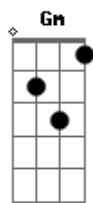

Morcheeba - Otherwise

Tom: F

Intro x 1

[Verse 1]

Am
They wanted me here
Dm
Just to show you my face
Am
But when it comes to the crunch
Dm
I just hide in disgrace
Am
You're calling me mad
Dm
But i know you're the same
Am
Cause you got to be seen to be playing the game
Am
Yes we got to be seen to be playing, the game

CHORUS

[Verse 3]

Gm
When i open my mouth
Dm
I'm so brutally honest
C
And i can't expect that kind of love from you
C
When you open your mouth
Dm
your teeth are beautifully polished
C
And i can't extract the pain you're going through
A
No i can't explain
The pain you're going through

CHORUS x 2

then Intro, and finish with a Dm (on 5th fret)

Acordes

© ukulele-chords.com

© ukulele-chords.com

© ukulele-chords.com

© ukulele-chords.com

© ukulele-chords.com