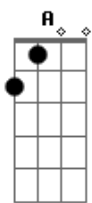

© ukulele-chords.com