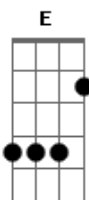

Moons - Best Kept Secret

Intro: **Bm** **E** tom:

You're my best kept secret

Set my world on fire

Where I'll make my home

Spend my days til I die

And then become a shining star

I'm your best kept secret

Lighthouse in the gloom

Where you find yourself

When you're lost and blue

So everything makes sense again

Acordes

© ukulele-chords.com