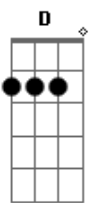

Bm
Pay
Am I dreaming?

Pay
Bm
What I'm seeing

D Bm Gbm
I follow you down the open hall
E D
The closer we get, the more I fall
Bm Gbm
I wanna believe in what I said
E D
But it's only lies inside my head
Bm Gbm
So take me back to when we're young
E Bm
Back to where we started from
D Gbm
Nobody said we'd spin this fast
E Gbm A
Nobody said that it would last
Gbm A Dbm D
That it would last
Gbm

Slow

Dbm B Gbm
It's 45 to strip my soul
Dbm D Gbm A
20 more to let me go
Dbm B Gbm A D
The play is done before the show

Gbm
Light
Dbm Gbm
Is waiting in the car outside
Dbm D Gbm A
To take you back into the night
Dbm B Gbm A D
Can't move until you're out of sight

Bm
Pay
B
Am I dreaming?

Pay
I'm still breathing

D Bm Gbm
I follow you down the open hall
E D
The closer we get, the more I fall
Bm Gbm
I wanna believe in what I said
E D
But it's only lies inside my head
Bm Gbm
So take me back to when we're young
E Bm
Back to where we started from
D Gbm
Nobody said we'd spin this fast
E D Bm Gbm
Only a fool would make it last

E Bm D Gbm E
Only a fool would make it last
Gbm
Sin, sin, sin

Acordes

© ukulele-chords.com

© ukulele-chords.com

© ukulele-chords.com

© ukulele-chords.com

© ukulele-chords.com

ukulele-chords.com