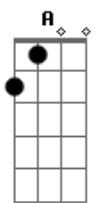

Slow

Dbm B Gbm
It's 45 to strip my soul
Dbm D Gbm A
20 more to let me go
Dbm B Gbm A D
The play is done before the show

Gbm
Light
Dbm Gbm
Is waiting in the car outside
Dbm D Gbm A
To take you back into the night
Dbm B Gbm A D
Can't move until you're out of sight

Bm
Pay
B
Am I dreaming?

Pay
I'm still breathing

D Bm Gbm
I follow you down the open hall
E D
The closer we get, the more I fall
Bm Gbm
I wanna believe in what I said
E D
But it's only lies inside my head
Bm Gbm
So take me back to when we're young
E Bm
Back to where we started from
D Gbm
Nobody said we'd spin this fast
E D Bm Gbm
Only a fool would make it last

E Bm D Gbm E
Only a fool would make it last
Gbm
Sin, sin, sin

Acordes

© ukulele-chords.com

© ukulele-chords.com

© ukulele-chords.com

© ukulele-chords.com

© ukulele-chords.com

ukulele-chords.com