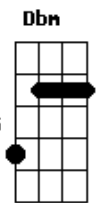

Slow

Dbm B Gbm
It's 45 to strip my soul
Dbm D Gbm A
20 more to let me go
Dbm B Gbm A D
The play is done before the show

Gbm
Light
Dbm Gbm
Is waiting in the car outside
Dbm D Gbm A
To take you back into the night
Dbm B Gbm A D
Can't move until you're out of sight

Bm
Pay
B
Am I dreaming?

Pay
I'm still breathing

D Bm Gbm
I follow you down the open hall
E D
The closer we get, the more I fall
Bm Gbm
I wanna believe in what I said
E D
But it's only lies inside my head
Bm Gbm
So take me back to when we're young
E Bm
Back to where we started from
D Gbm
Nobody said we'd spin this fast
E D Bm Gbm
Only a fool would make it last

E Bm D Gbm E
Only a fool would make it last
Gbm
Sin, sin, sin

Acordes

© ukulele-chords.com

© ukulele-chords.com

© ukulele-chords.com

© ukulele-chords.com

© ukulele-chords.com

ukulele-chords.com