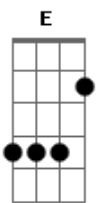

Bm
Pay
Am I dreaming?

Pay
Bm
What I'm seeing

D Bm Gbm
I follow you down the open hall
E D
The closer we get, the more I fall
Bm Gbm
I wanna believe in what I said
E D
But it's only lies inside my head
Bm Gbm
So take me back to when we're young
E Bm
Back to where we started from
D Gbm
Nobody said we'd spin this fast
E Gbm A
Nobody said that it would last
Gbm A Dbm D
That it would last
Gbm

Slow

Dbm B Gbm
It's 45 to strip my soul
Dbm D Gbm A
20 more to let me go
Dbm B Gbm A D
The play is done before the show

Gbm
Light
Dbm Gbm
Is waiting in the car outside
Dbm D Gbm A
To take you back into the night
Dbm B Gbm A D
Can't move until you're out of sight

Bm
Pay
B
Am I dreaming?

Pay
I'm still breathing

D Bm Gbm
I follow you down the open hall
E D
The closer we get, the more I fall
Bm Gbm
I wanna believe in what I said
E D
But it's only lies inside my head
Bm Gbm
So take me back to when we're young
E Bm
Back to where we started from
D Gbm
Nobody said we'd spin this fast
E D Bm Gbm
Only a fool would make it last

E Bm D Gbm E
Only a fool would make it last
Gbm
Sin, sin, sin

Acordes

© ukulele-chords.com

© ukulele-chords.com

© ukulele-chords.com

© ukulele-chords.com

© ukulele-chords.com

ukulele-chords.com