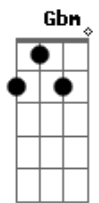

Monolink - The Prey

tom:

Intro: D Bm Gbm E

Gbm A
Sin
Dbm E Gbm
I see your eyes you check my skin
Dbm E Gbm A
Just wait your turn, let me begin
Dbm B Gbm A D
You own the game you let me win

Gbm A
Lies
Dbm Gbm A
It's 35 to kick my pride
Dbm B Gbm A
Ten more for the taxi ride
Dbm B Gbm A D
But I wanna be with you tonight

Bm
Pay
Am I dreaming?

Pay
Bm
What I'm seeing

D Bm Gbm
I follow you down the open hall
E D
The closer we get, the more I fall
Bm Gbm
I wanna believe in what I said
E D
But it's only lies inside my head
Bm Gbm
So take me back to when we're young
E Bm
Back to where we started from
D Gbm
Nobody said we'd spin this fast
E Gbm A
Nobody said that it would last
Gbm A Dbm D
That it would last
Gbm

Slow

Dbm B Gbm
It's 45 to strip my soul
Dbm D Gbm A
20 more to let me go
Dbm B Gbm A D
The play is done before the show

Gbm
Light
Dbm Gbm
Is waiting in the car outside
Dbm D Gbm A
To take you back into the night
Dbm B Gbm A D
Can't move until you're out of sight

Bm
Pay
B
Am I dreaming?

Pay
I'm still breathing

D Bm Gbm
I follow you down the open hall
E D
The closer we get, the more I fall
Bm Gbm
I wanna believe in what I said
E D
But it's only lies inside my head
Bm Gbm
So take me back to when we're young
E Bm
Back to where we started from
D Gbm
Nobody said we'd spin this fast
E D Bm Gbm
Only a fool would make it last

E Bm D Gbm E
Only a fool would make it last
Gbm
Sin, sin, sin

Acordes

© ukulele-chords.com