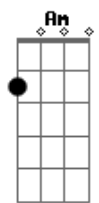

© ukulele-chords.com