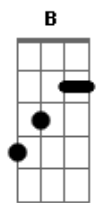

Bm
Pay
Am I dreaming?

Pay
Bm
What I'm seeing

D Bm Gbm
I follow you down the open hall
E D
The closer we get, the more I fall
Bm Gbm
I wanna believe in what I said
E D
But it's only lies inside my head
Bm Gbm
So take me back to when we're young
E Bm
Back to where we started from
D Gbm
Nobody said we'd spin this fast
E Gbm A
Nobody said that it would last
Gbm A Dbm D
That it would last
Gbm

Slow

Dbm B Gbm
It's 45 to strip my soul
Dbm D Gbm A
20 more to let me go
Dbm B Gbm A D
The play is done before the show

Gbm
Light
Dbm Gbm
Is waiting in the car outside
Dbm D Gbm A
To take you back into the night
Dbm B Gbm A D
Can't move until you're out of sight

Bm
Pay
B
Am I dreaming?

Pay
I'm still breathing

D Bm Gbm
I follow you down the open hall
E D
The closer we get, the more I fall
Bm Gbm
I wanna believe in what I said
E D
But it's only lies inside my head
Bm Gbm
So take me back to when we're young
E Bm
Back to where we started from
D Gbm
Nobody said we'd spin this fast
E D Bm Gbm
Only a fool would make it last

E Bm D Gbm E
Only a fool would make it last
Gbm
Sin, sin, sin

Acordes

© ukulele-chords.com

© ukulele-chords.com

© ukulele-chords.com

© ukulele-chords.com

© ukulele-chords.com

ukulele-chords.com