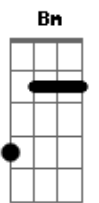

Bm
Pay
Am I dreaming?

Pay
Bm
What I'm seeing

D Bm Gbm
I follow you down the open hall
E D
The closer we get, the more I fall
Bm Gbm
I wanna believe in what I said
E D
But it's only lies inside my head
Bm Gbm
So take me back to when we're young
E Bm
Back to where we started from
D Gbm
Nobody said we'd spin this fast
E Gbm A
Nobody said that it would last
Gbm A Dbm D
That it would last
Gbm

Slow

Dbm B Gbm
It's 45 to strip my soul
Dbm D Gbm A
20 more to let me go
Dbm B Gbm A D
The play is done before the show

Gbm
Light
Dbm Gbm
Is waiting in the car outside
Dbm D Gbm A
To take you back into the night
Dbm B Gbm A D
Can't move until you're out of sight

Bm
Pay
B
Am I dreaming?

Pay
I'm still breathing

D Bm Gbm
I follow you down the open hall
E D
The closer we get, the more I fall
Bm Gbm
I wanna believe in what I said
E D
But it's only lies inside my head
Bm Gbm
So take me back to when we're young
E Bm
Back to where we started from
D Gbm
Nobody said we'd spin this fast
E D Bm Gbm
Only a fool would make it last

E Bm D Gbm E
Only a fool would make it last
Gbm
Sin, sin, sin

Acordes

© ukulele-chords.com

© ukulele-chords.com

© ukulele-chords.com

© ukulele-chords.com

© ukulele-chords.com

ukulele-chords.com