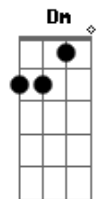

© ukulele-chords.com