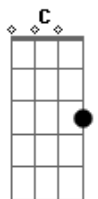

© ukulele-chords.com