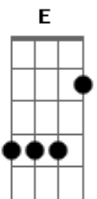

© ukulele-chords.com