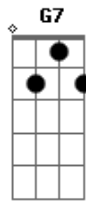

© ukulele-chords.com