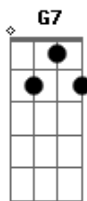

© ukulele-chords.com