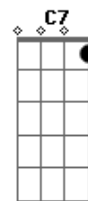

© ukulele-chords.com