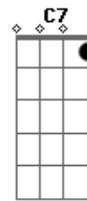

© ukulele-chords.com